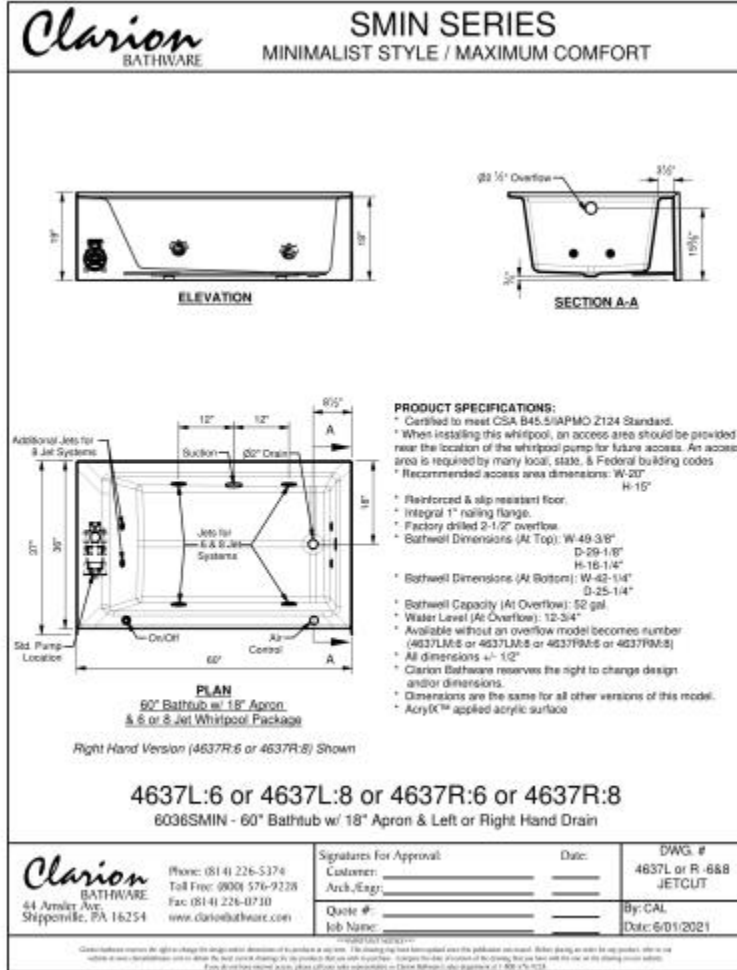

RE4637L or RE4637R 60 x 37 AcrylX Alcove Bathtub

Model number:

CL010082

Dimensions: 60" x 37" x 19"

Installation: Alcove

Material: AcrylX™

Standard Features:

- New Unit for 2021!
- AcrylX™
- Gridlock slip resistant floor
- Available above the floor rough (RE4637LX or RE4637RX)
- Left or right hand drain

Dimensions: 60" x 37" x 19"

Installation: Alcove

Material: AcrylX™

Dimensions

60 x 37 x 19 In.
 (1524 x 939 x 482 mm)

Drain location:

Left

Right